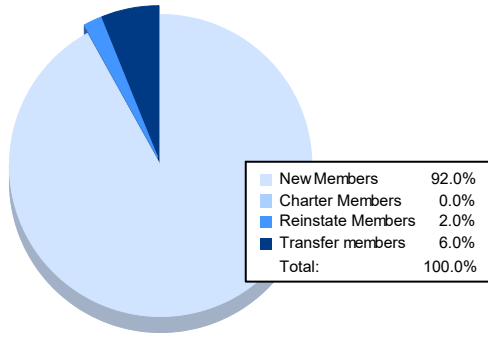

Year	New Clubs	Dropped Clubs	Gain/ Loss Clubs	New Members	Charter Members	Reinstate Members	Transfer Members	Total Member Added	Total Members Dropped	Gain/ Loss Members
2016-2017	0	2	-2	202	0	3	2	207	196	11
2017-2018	0	0	0	151	1	1	1	154	173	-19
2018-2019	0	1	-1	108	0	2	0	110	200	-90
2019-2020	0	3	-3	90	0	2	3	95	221	-126
2020-2021	0	2	-2	92	0	2	6	100	166	-66
<b>Average</b>	<b>0</b>	<b>2</b>	<b>-2</b>	<b>129</b>	<b>0</b>	<b>2</b>	<b>2</b>	<b>133</b>	<b>191</b>	<b>-58</b>

### Membership Composition June 2021 Cumulative