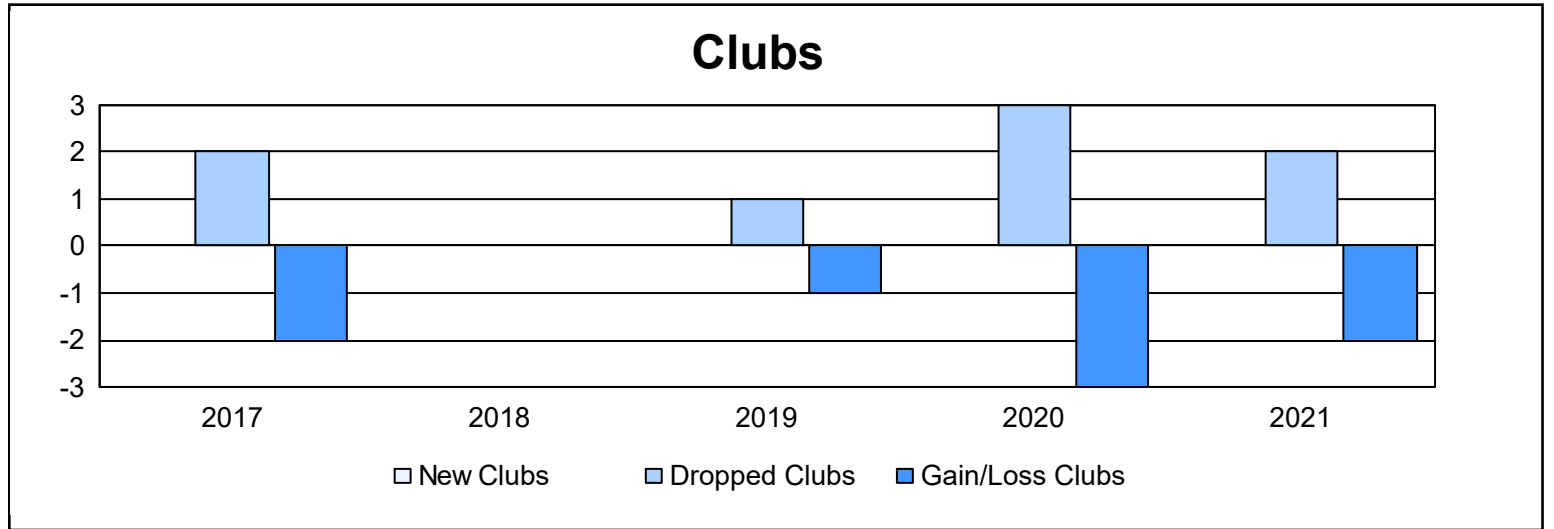

Year	New Clubs	Dropped Clubs	Gain/ Loss Clubs	New Members	Charter Members	Reinstate Members	Transfer Members	Total Member Added	Total Members Dropped	Gain/ Loss Members
2016-2017	0	2	-2	202	0	3	2	207	196	11
2017-2018	0	0	0	151	1	1	1	154	173	-19
2018-2019	0	1	-1	108	0	2	0	110	200	-90
2019-2020	0	3	-3	90	0	2	3	95	221	-126
2020-2021	0	2	-2	92	0	2	6	100	166	-66
<b>Average</b>	<b>0</b>	<b>2</b>	<b>-2</b>	<b>129</b>	<b>0</b>	<b>2</b>	<b>2</b>	<b>133</b>	<b>191</b>	<b>-58</b>

### Membership Composition June 2021 Cumulative