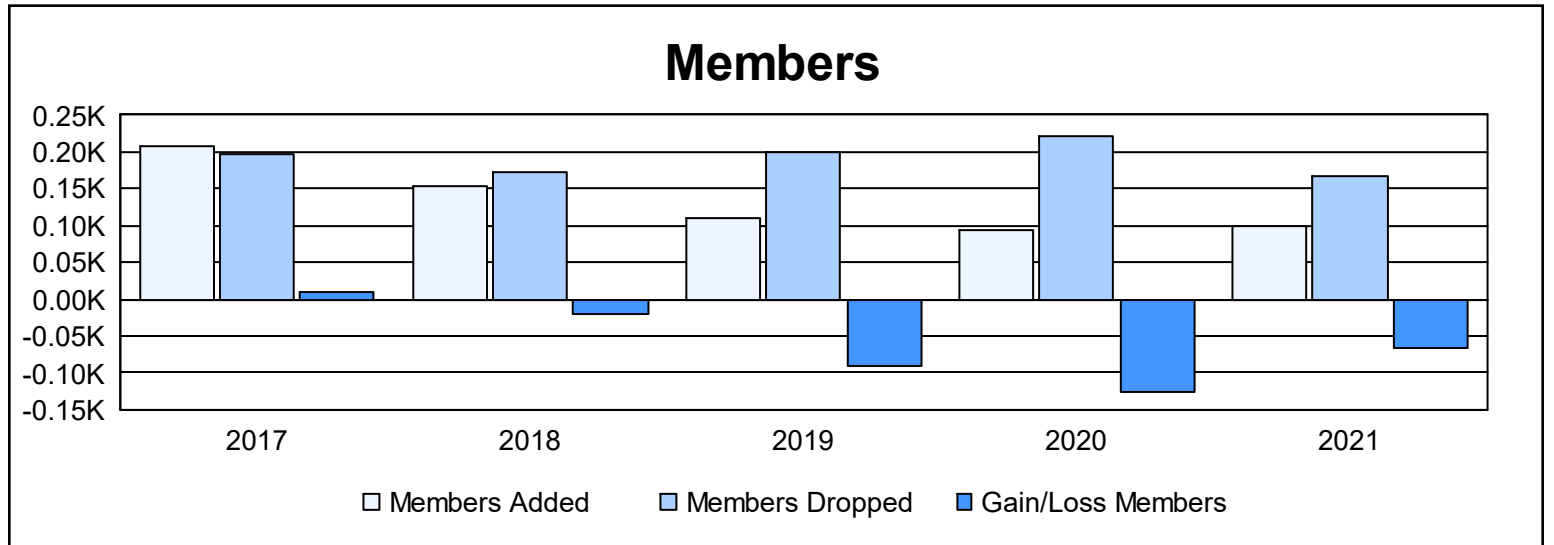

Year	New Clubs	Dropped Clubs	Gain/ Loss Clubs	New Members	Charter Members	Reinstate Members	Transfer Members	Total Member Added	Total Members Dropped	Gain/ Loss Members
2016-2017	0	2	-2	202	0	3	2	207	196	11
2017-2018	0	0	0	151	1	1	1	154	173	-19
2018-2019	0	1	-1	108	0	2	0	110	200	-90
2019-2020	0	3	-3	90	0	2	3	95	221	-126
2020-2021	0	2	-2	92	0	2	6	100	166	-66
<b>Average</b>	<b>0</b>	<b>2</b>	<b>-2</b>	<b>129</b>	<b>0</b>	<b>2</b>	<b>2</b>	<b>133</b>	<b>191</b>	<b>-58</b>

### Membership Composition June 2021 Cumulative